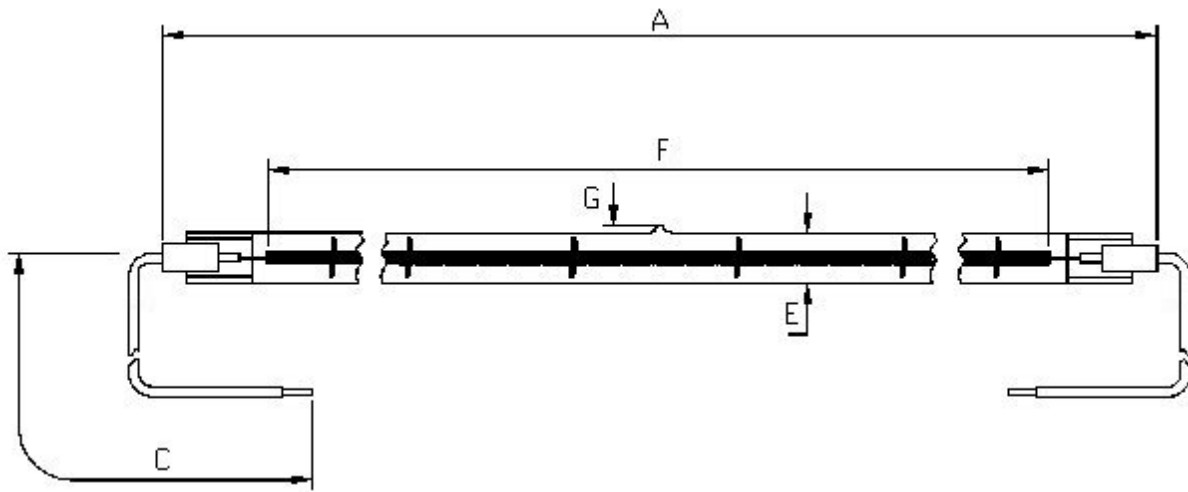

Victory Lighting Product Data Specification

Product Code: 6424102E
Issue No: 1
Issue Date: 3 January 2008

Dimensions

A	675±2	E	10.5
B		F	610 nom
C	230±5	G	5 max
D		H	

All dimensions in mm unless otherwise stated

Technical Data

Volts	240	Colour Temp	2300
Watts	1000	Life	5000
Lumen/Watt	4-6	Burning Position	Horizontal
Finish	Clear	Leads	Single insulated
Cap	R7s cerm		

- Use pumped lamp: 2401000T662
- Cap: R7s Ceramic. Code no: 022376
- Lead: Single insulated with crimp terminal. Code no: 240560
- Crop length 679
- Triangular carton, 840. Part no: 81450
- Outer container 20 way. Code no: