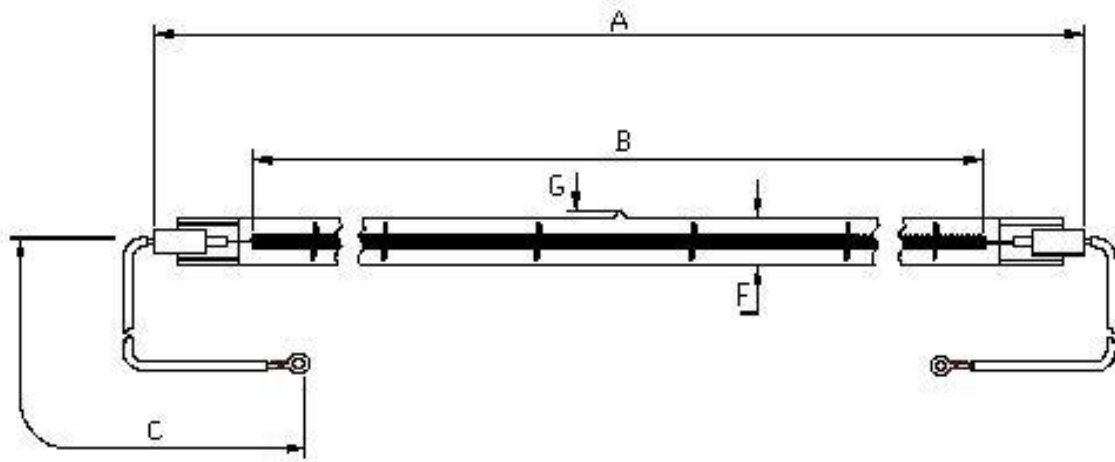

Victory Lighting Product Data Specification

Product Code: 64245026
Issue No: 1
Issue Date: 24 February 2006

Dimensions

A	213±2	E	
B	150 nom	F	10.5
C	140±5	G	5 Max
D		H	

All dimensions in mm unless otherwise stated

Technical Data

Volts	240	Colour Temp	
Watts	500	Life	5000
Lumen/Watt	4-6	Burning Position	Horizontal
Finish	Clear	Leads	Single ins
Cap	R7s Ceramic		

- Use pumped lamp 240500E200
- Cap: Ceramic R7s. code no:022376
- Lead: Single insulated with M4 ring terminal. Code no: 205151
- Crop length 206