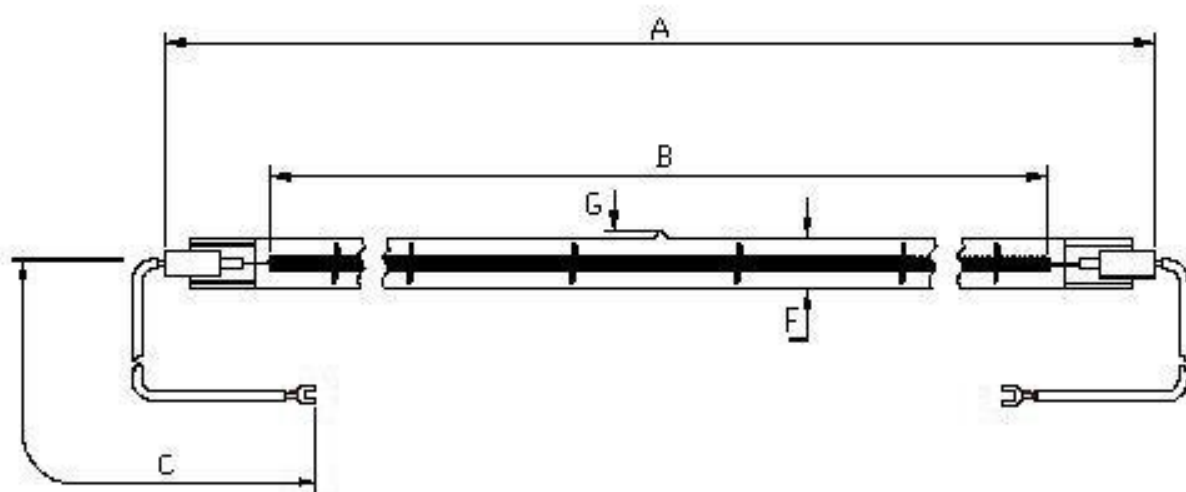

### Dimensions

A	1120 ±2	E	
B	985 nom	F	10.5
C	305±5	G	5 Max
D		H	

All dimensions in mm unless otherwise stated

### Technical Data

Volts	415	Colour Temp	
Watts	3800	Life	5000
Lumen/Watt	4-6	Burning Position	Universal
Finish	Clear	Leads	Single ins
Cap	R7s Cerm		

Use pumped lamp 4003800E1107  
 Cap: Ceramic R7s. Code no: 022376  
 Lead: single insulated with fork terminal 205310  
 Crop length 1115