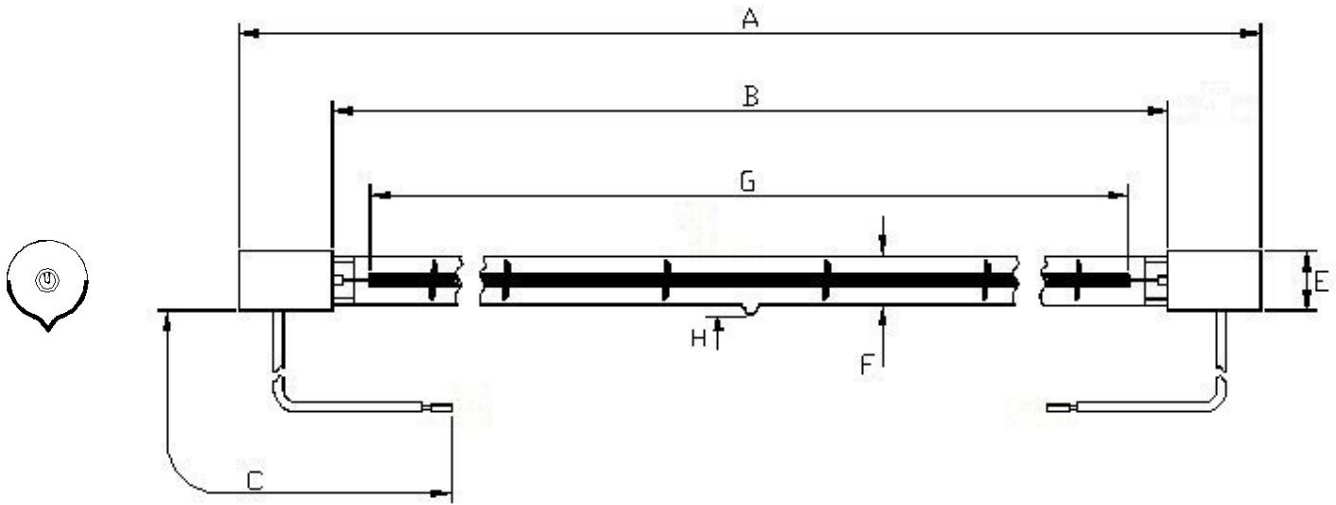

Victory Lighting Product Data Specification

Product Code: 64242550

Issue No: 3

Issue Date: 9 January 2006

Dimensions

A	354±2	E	
B		F	10.5
C	230±5	G	285 Nom
D		H	5 Max

All dimensions in mm unless otherwise stated

Technical Data

Volts	240	Colour Temp	
Watts	2500	Life	5000
Lumen/Watt	8-10	Burning Position	Horizontal
Finish	Clear/refl coated	Leads	Single ins
Cap	Sk15		

Use pumped lamp 2402500H337

Cap: Ceramic 1 part to be cemented. Code no:206195

Lead: single insulated with crimp terminal. Code no 240560

- Reflector coating same side as leads and pip to specification Reflector coat RWB
- Crop length 351
- Primary Carton No 2 Part No: 205386
- Outer Container No 1 Part No: 205294