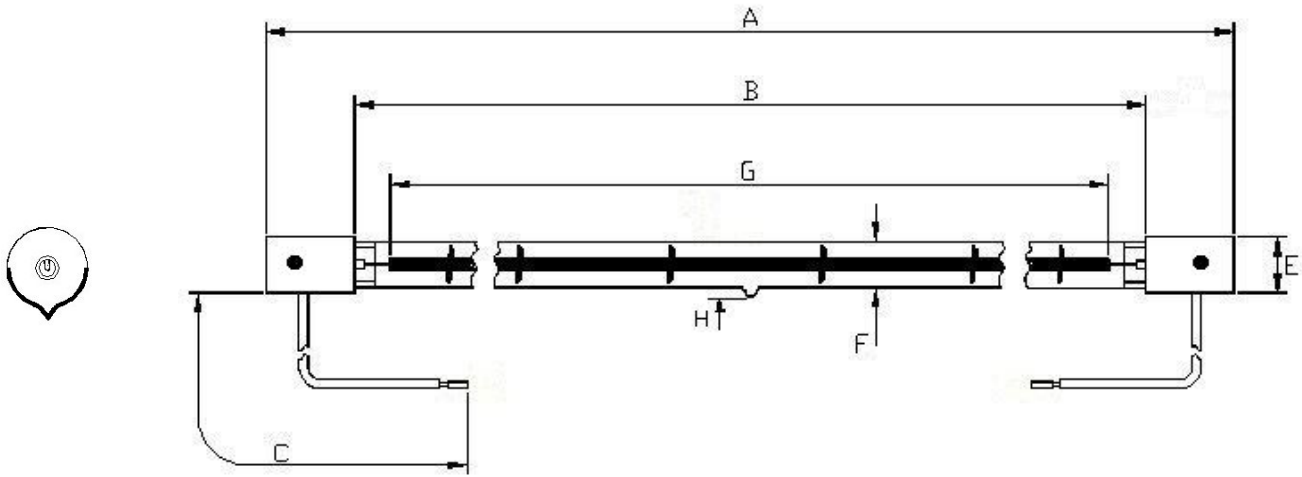

# Victory Lighting Product Data Specification

Product Code: 64242056  
Issue No: 1  
Issue Date: 3 April 2007

## Dimensions

A	353±2	E	
B		F	10.5
C	230±5	G	270 Nom
D		H	5 max

All dimensions in mm unless otherwise stated

## Technical Data

Volts	240	Colour Temp	
Watts	2000	Life	5000
Lumen/Watt	4-6	Burning Position	Horizontal
Finish	Clear /refl coat	Leads	Single ins
Cap	Sk15		

- Use pumped lamp 2402000E337
- Cap: Ceramic flexi. Code no:008550
- Lead: single insulated with crimp terminal. Code no: 240560
- Lamp to be reflector coated same side as leads and the pip
- Crop length 351