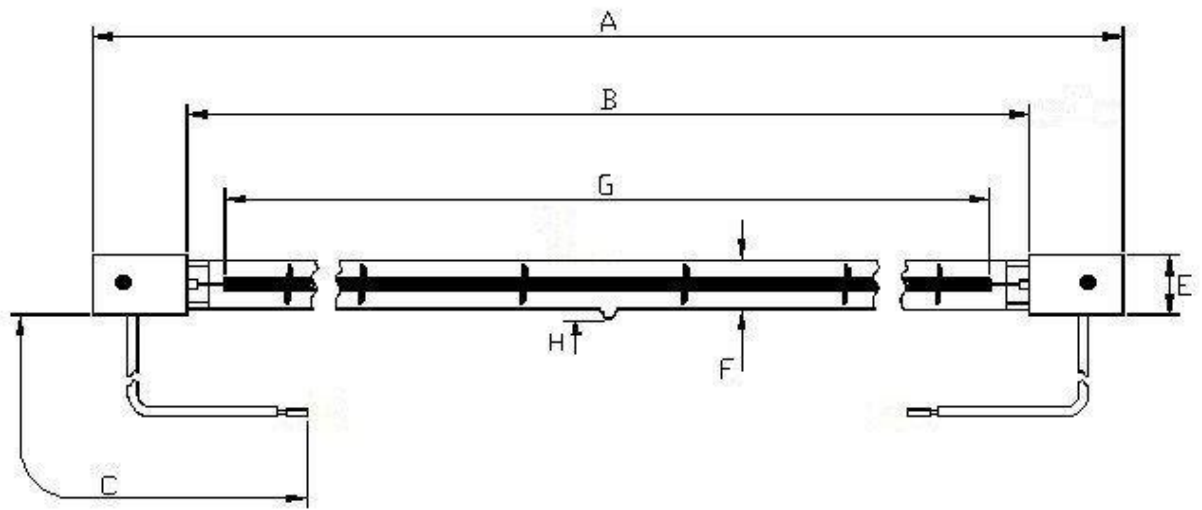

Victory Lighting Product Data Specification

Product Code: 64232057
Issue No: 1
Issue Date: 24 April 2009

Dimensions

A	950±2	F	10.5
B	910 nom	G	880 nom
C	400±5	H	5 Max

All dimensions in mm unless otherwise stated

Technical Data

Volts	230	Colour Temp	2200
Watts	2000	Life	5000
Finish	Clear/refl coat	Burning Position	Horizontal
Cap	Sk15		

- Lead: PTFE insulated with crimp terminals.
- Lamp reflector coated same side as leads and exhaust pip