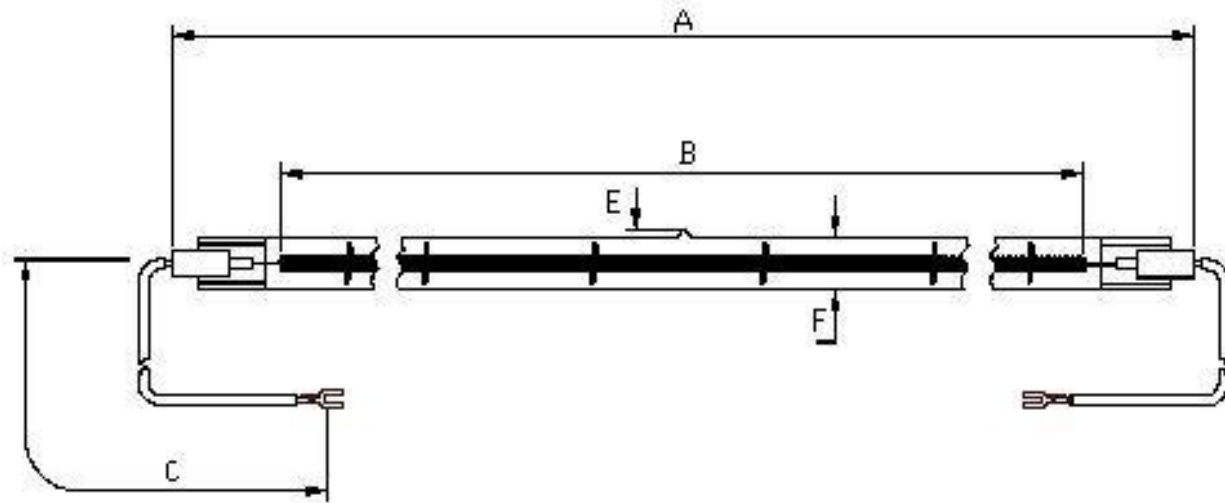

Victory Lighting Product Data Specification

Product Code: 64411622
Issue No: 1
Issue Date: 3 May 2006

Dimensions

A	498±2	E	5 Max
B	435 nom	F	10.5
C	230±5	G	
D		H	

All dimensions in mm unless otherwise stated

Technical Data

Volts	415	Colour Temp	
Watts	1600	Life	5000
Lumen/Watt	4-6	Burning Position	Horizontal
Finish	Clear	Leads	Single ins
Cap	R7s Ceramic		

- Use pumped lamp 4151600G485
- Cap: Ceramic R7s. code no:022376
- Lead: Single insulated with fork terminal. Code no: 205264
- Crop length 492