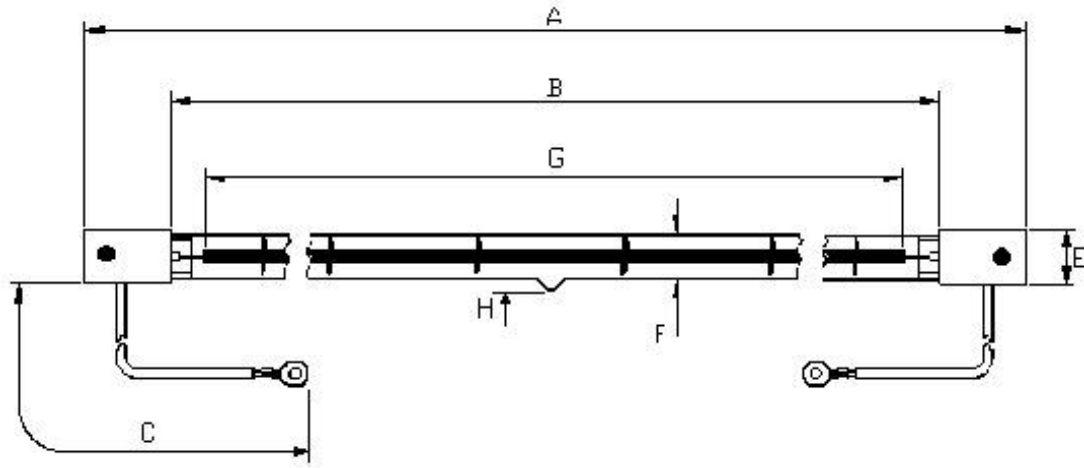

Victory Lighting

Product Data Specification

Product Code: 64241624
 Issue No: 2
 Issue Date: 10 October 2007

Dimensions

A	501±2	E	
B		F	10.5
C	140±5	G	435 Nom
D		H	5 Max

All dimensions in mm unless otherwise stated

Technical Data

Volts	240	Colour Temp	
Watts	1600	Life	5000
Lumen/Watt	4-6	Burning Position	Horizontal
Finish	Clear	Leads	Single ins
Cap	SK15		

- Use pumped lamp 2401600E485
- Cap: Ceramic Flexi. Code 008550
- Lead: Single insulated with M4 ring terminal. Code no: 205151
- Crop length 499