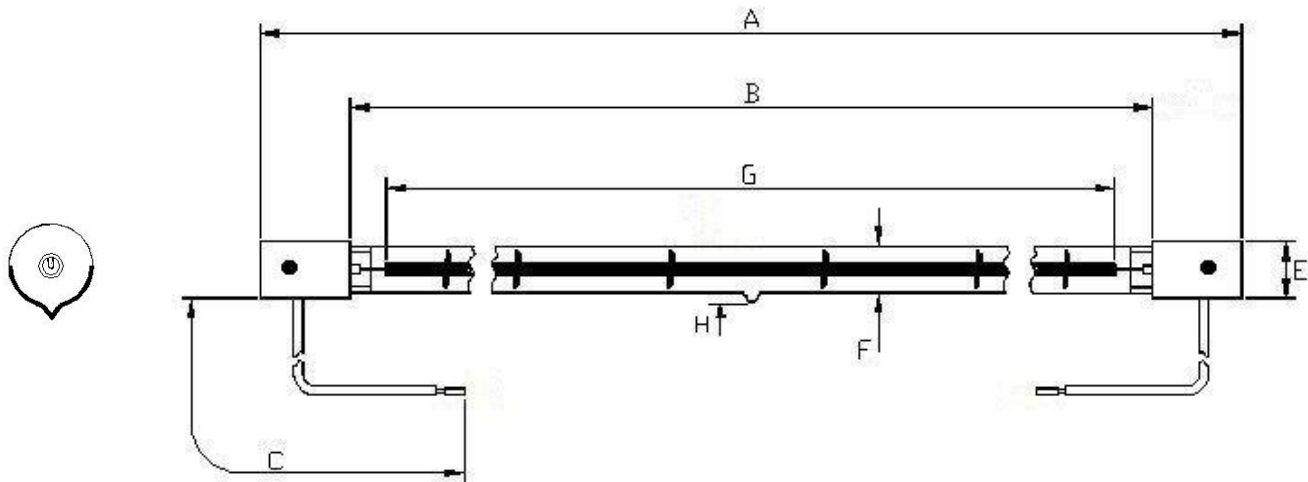

Victory Lighting Product Data Sheet

Product Code: 64411551
Issue No: 1
Issue Date: 21 July 2008

Dimensions

A	626±2	F	10.5
B	586±2	G	508 nom
C	300±5	H	5 max

Technical Data

All dimensions in mm unless otherwise stated

Volts	415	Colour Temp	2300
Watts	1500	Life	5000
Finish	Clear/refl	Burning Position	Horizontal
Cap	Sk15		

Lead: PTFE insulated with crimp terminal.

White ceramic reflector coating same side as leads and the exhaust pip