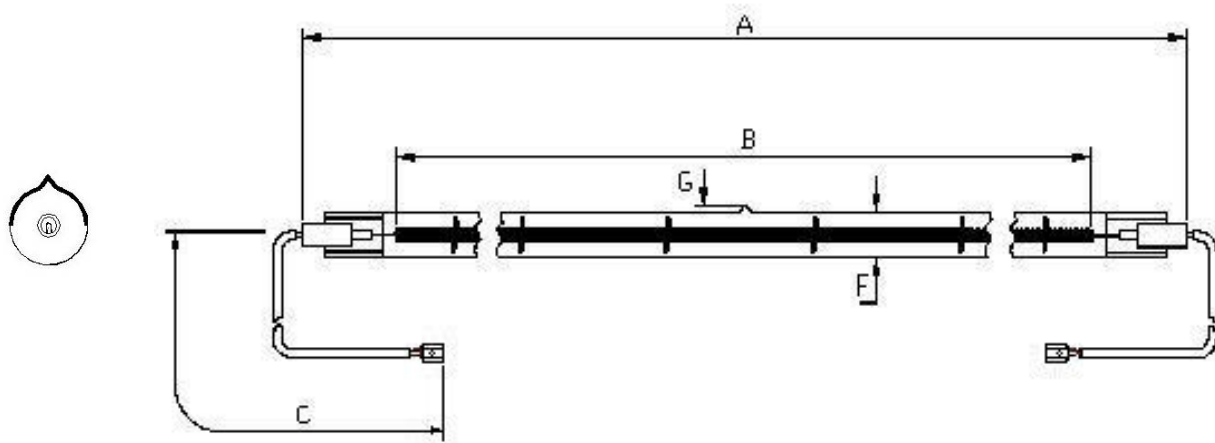

Victory Lighting Product Data Specification

Product Code: 64401550
Issue No: 3
Issue Date: 16 August 2006

Dimensions

A	439±2	E	
B	360 nom	F	10.5
C	400±5	G	5 Max
D		H	

Technical Data

All dimensions in mm unless otherwise stated

Volts	400	Colour Temp	2700
Watts	1500	Life	5000
Lumen/Watt	14-16	Burning Position	Horizontal
Finish	Clear/Refl coat	Leads	Single ins
Cap	R7s Cerm		

- Use pumped lamp 4001500F426
- Cap: Ceramic R7s. Code no: 022376
- Lead: single insulated with push on termination. Code no: 205412
- Lamp to be reflector coated same side as exhaust pip. (Coated length 375mm) to coating specification RWB
- Crop length 434