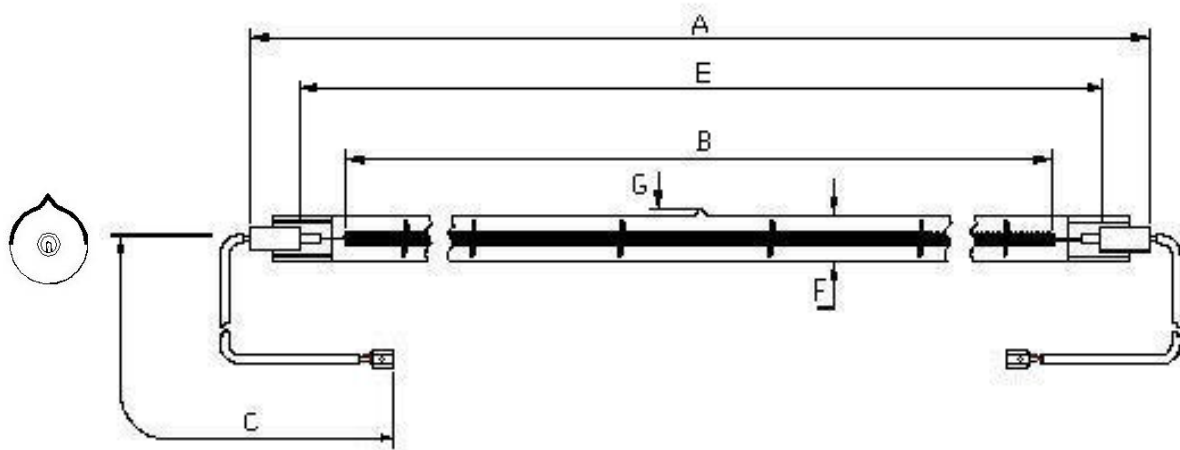

Victory Lighting

Product Data Specification

Product Code: 64361550
 Issue No: 2
 Issue Date: 13 May 2008

Dimensions

A	443±2	E	420±2
B	360 nom	F	10.5
C	400±5	G	5 Max
D		H	

Technical Data

All dimensions in mm unless otherwise stated

Volts	360	Colour Temp	2700
Watts	1500	Life	5000
Lumen/Watt	10-12	Burning Position	Horizontal
Finish	Clear/Refl coat	Leads	Single ins
Cap	R7s Cerm		

- Use pumped lamp 3601500E428
- Cap: Ceramic R7s. Code no: 022376
- Lead: single insulated with push on termination. Code no: 205412
- Lamp to be reflector coated same side as exhaust pip. (Coated length 375mm)
- Crop length 434