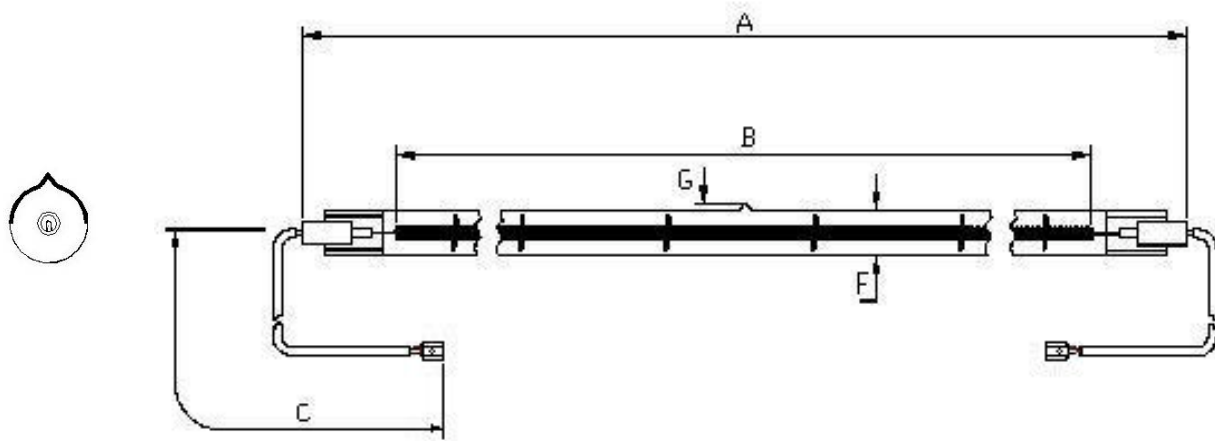

Victory Lighting

Product Data Specification

Product Code: 64241550
 Issue No: 1
 Issue Date: 6 November 2006

Dimensions

A	439±2	E	
B	360 nom	F	10.5
C	400±5	G	5 Max
D		H	

Technical Data

All dimensions in mm unless otherwise stated

Volts	240	Colour Temp	2700
Watts	1500	Life	5000
Lumen/Watt	14-16	Burning Position	Horizontal
Finish	Clear/Refl coat	Leads	Single ins
Cap	R7s Cerm		

- Use pumped lamp 2401500H426
- Cap: Ceramic R7s. Code no: 022376
- Lead: single insulated with push on termination. Code no: 205412
- Lamp to be reflector coated same side as exhaust pip. (Coated length 375mm)
- Crop length 434