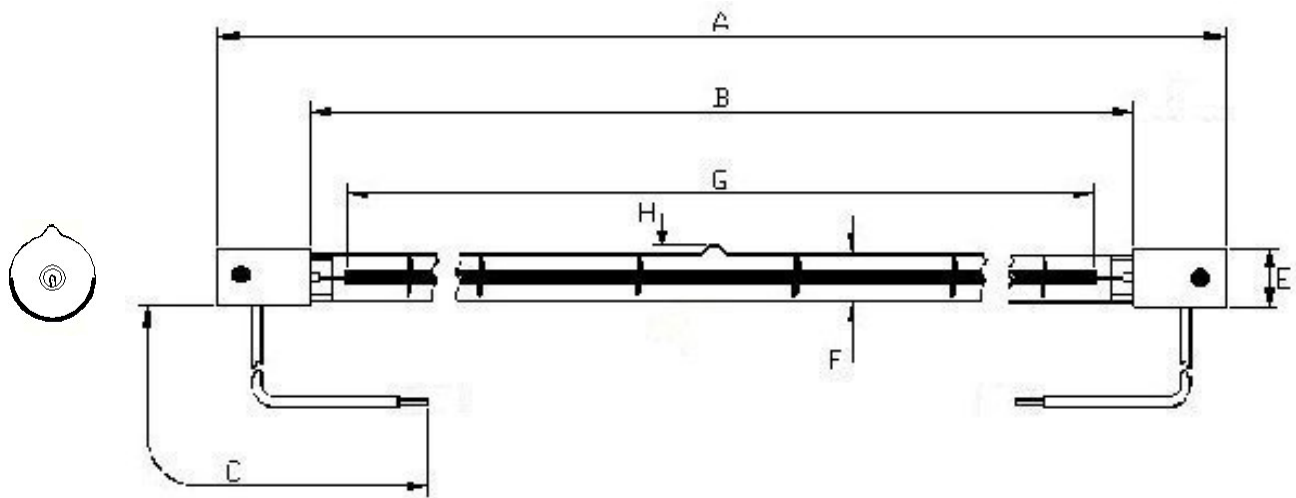

# Victory Lighting Product Data Specification

Product Code: 64231150

Issue No: 1

Issue Date: 21 December 2006

## Dimensions

A	225±2	E	
B		F	10.5
C	140±5	G	150 nom
D		H	

All dimensions in mm unless otherwise stated

## Technical Data

Volts	230	Colour Temp	
Watts	1100	Life	5000
Lumen/Watt	8-10	Burning Position	Horizontal
Finish	Clear/Refl coat	Leads	Single ins
Cap	SK15		

- Use pumped Lamp: 2301100E208
- Cap: ceramic flexi. Code no: 008550
- Lead: single insulated with plain term. Code no: 205150
- Lamp to be reflector coated same side as leads opposite the pip
- Crop length 223